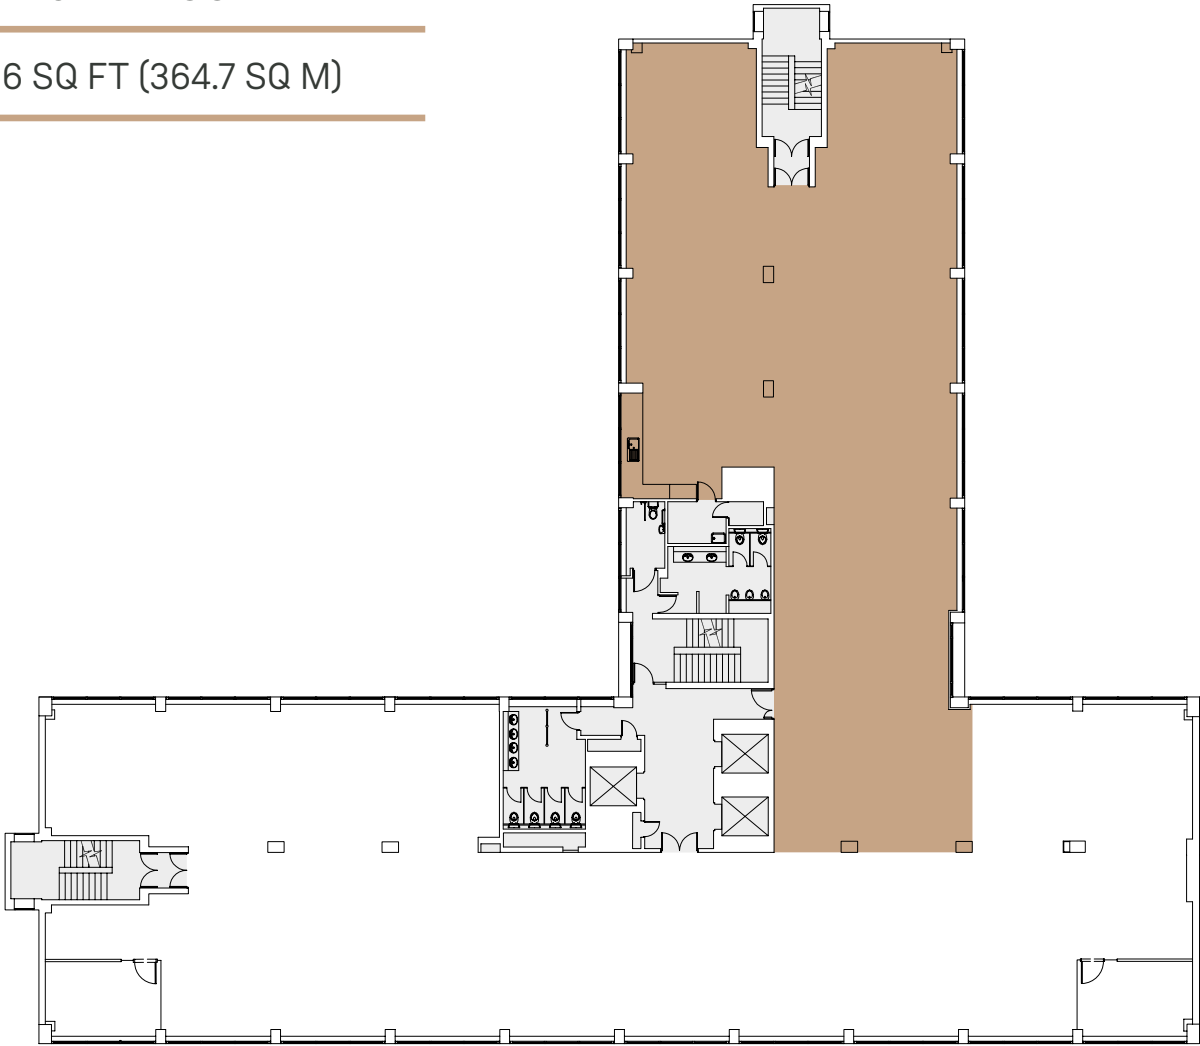

SUNLEY HOUSE

PART 6TH FLOOR

3,926 SQ FT (364.7 SQ M)

SUNLEY HOUSE

GROUND FLOOR WEST

4,179 SQ FT (388.2 SQ M)