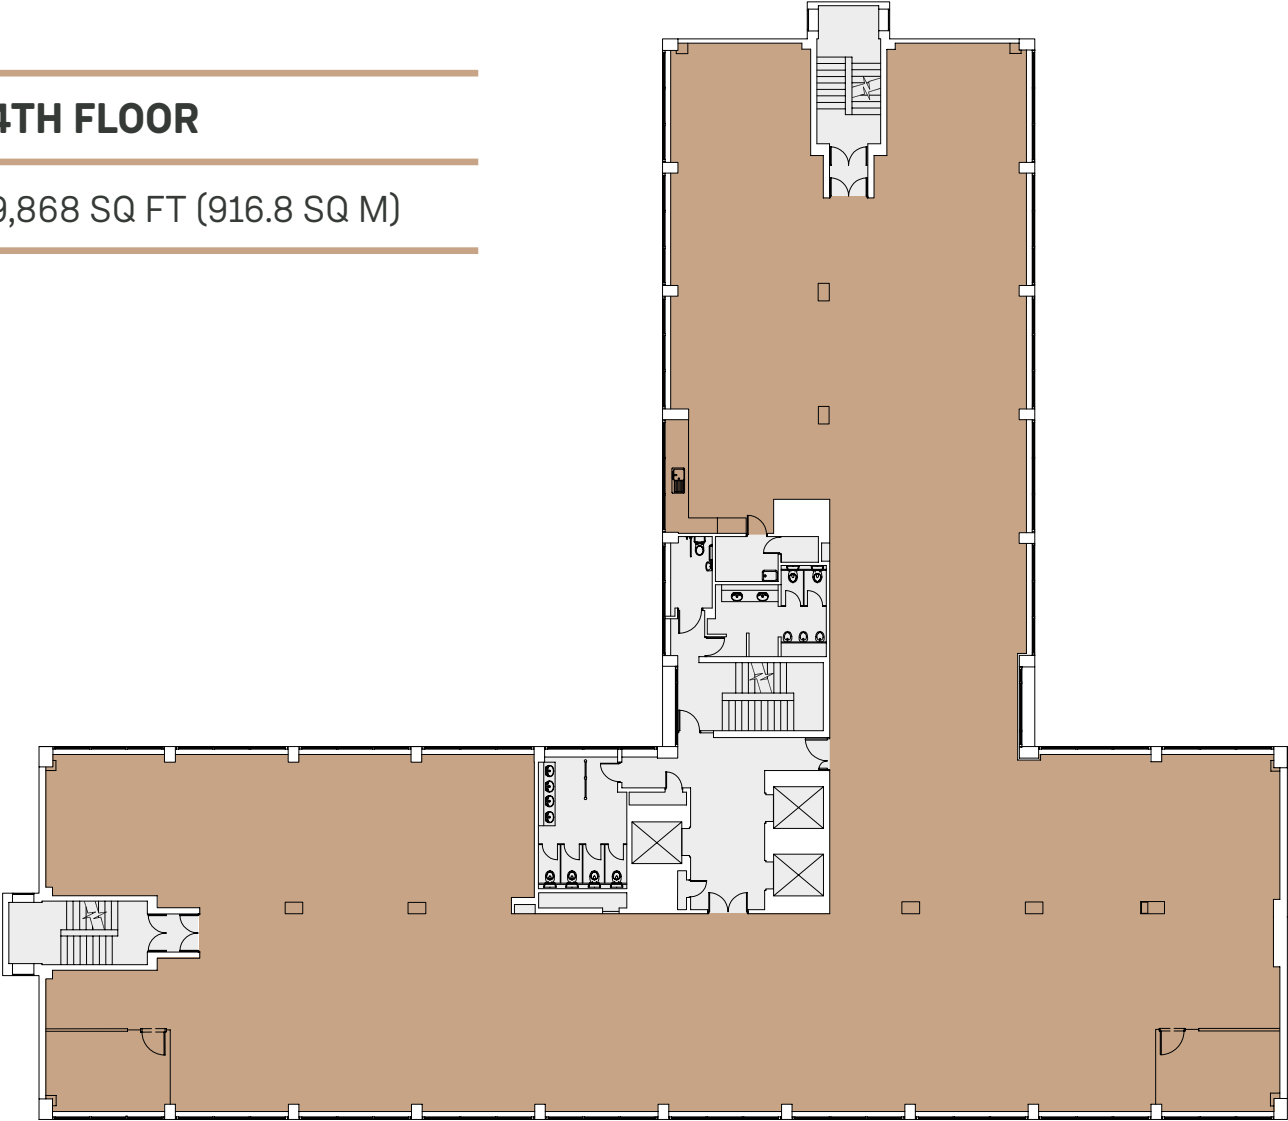

## PART 6TH FLOOR

3,926 SQ FT (364.7 SQ M)

## 4TH FLOOR

---

9,868 SQ FT (916.8 SQ M)

---

## GROUND FLOOR WEST

4,179 SQ FT (388.2 SQ M)