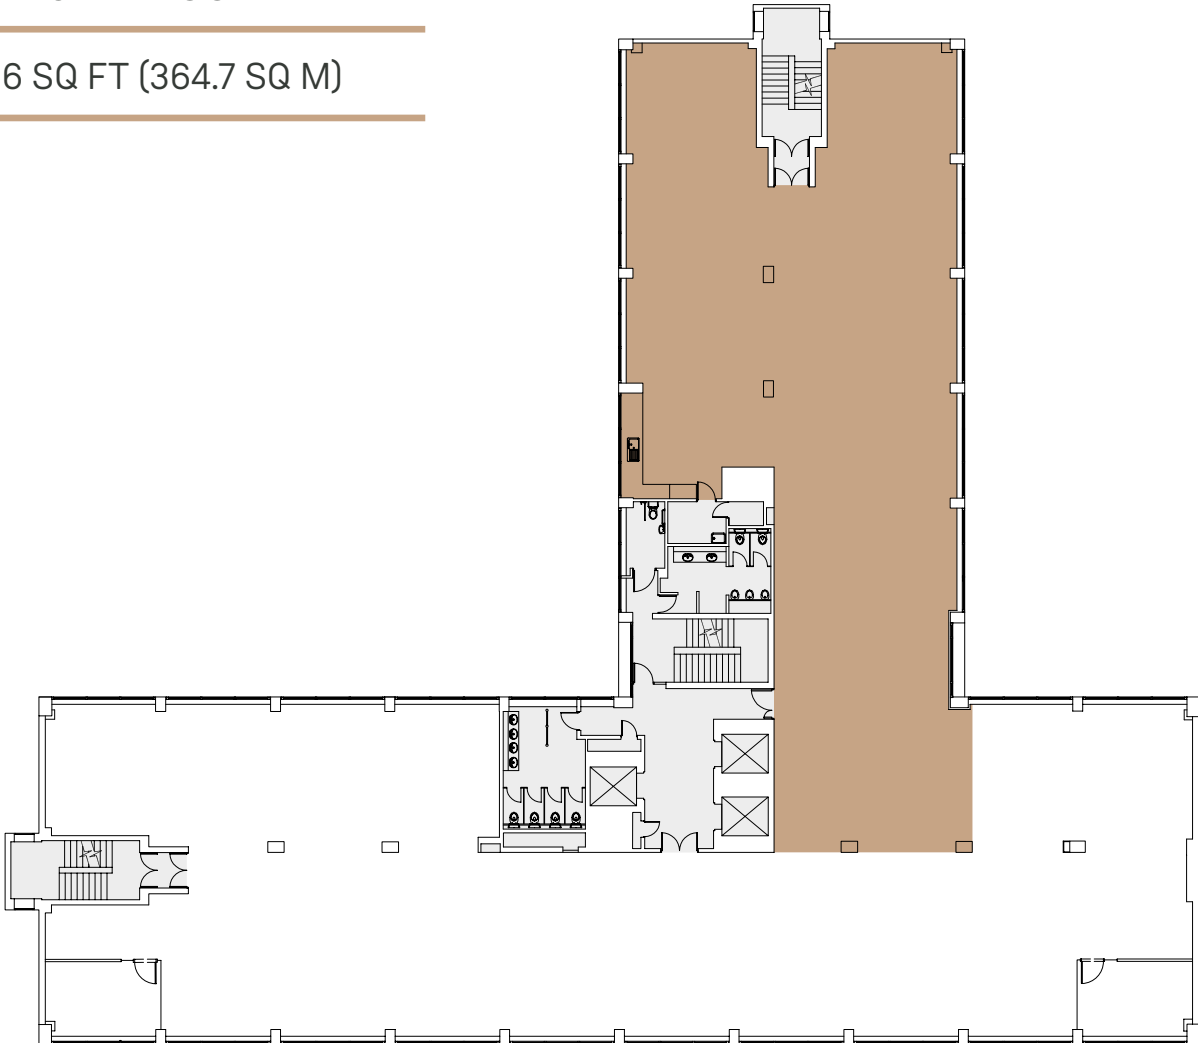

## PART 6TH FLOOR

3,926 SQ FT (364.7 SQ M)

## 4TH FLOOR

---

9,868 SQ FT (916.8 SQ M)

---

## GROUND FLOOR WEST

4,179 SQ FT (388.2 SQ M)